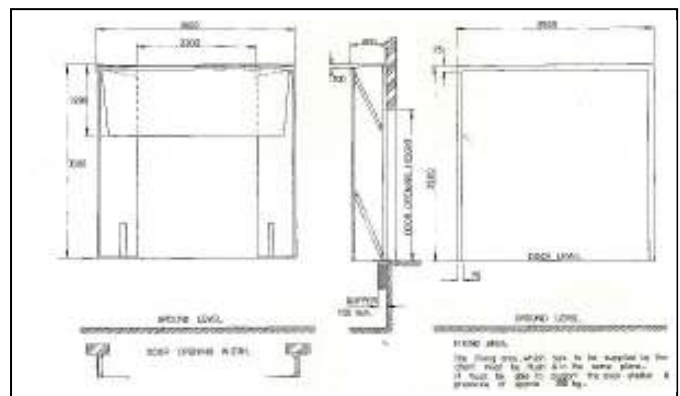

Our policy is one of continuous product development and we therefore reserve the right to vary the product specification in this sales brochure